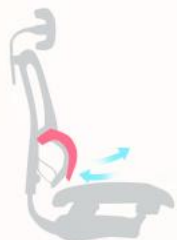

## ADJUSTABLE LUMBAR SUPPORT

STRONGER SUPPORT

**4 POSITIONS**  
UP AND DOWN

**17°**  
ROTATE  
LEFT AND RIGHT

**43mm**  
ADJUST  
FRONT AND REAR

# SUPER MECHANISM

DRIFT TILT

**FLOATING DRIFT**  
RECLINE MODE

**POSITION MEMORY**  
SEGMENT LOCKING

**QUICK RECLINE**  
TENSION ADJUSTMENT

**FORWARD TILT**  
DESIGN

Cutting-Edge Designs

5 POINTS  
**5 SMART  
MOTION**