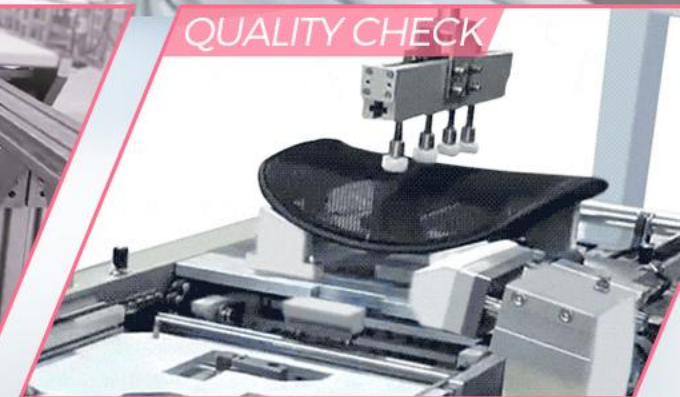

# SUPER INTELLIGENT PRODUCTION

Vertically Integrated Production Mode  
Rapid Fully-Automated Manufacturing  
High-tech Quality Control

ROBOTIC UPHOLSTERY

QUALITY CHECK

iQO 2 PRO