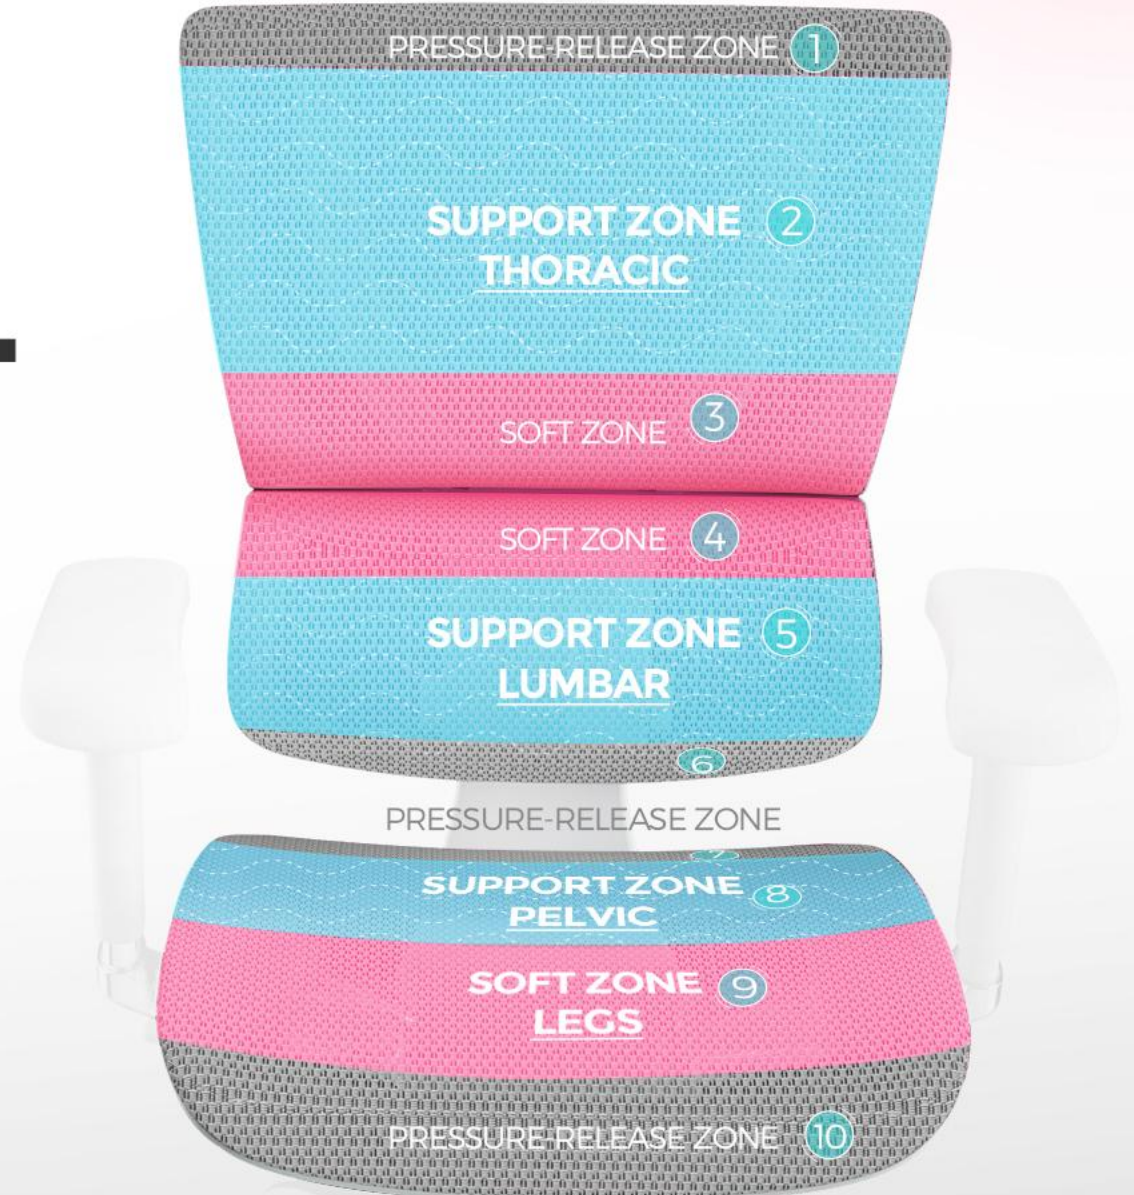

Cutting-Edge Designs

10 ZONE INDIVIDUAL ELASTOMER

---

10 ELASTIC MESH ZONES