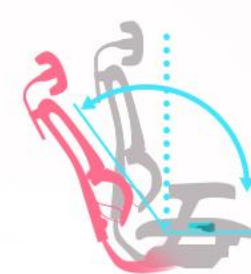

# INNOVATIVE FUNCTION CONTROL

WIRELESS ELECTRIC CONTROL  
SINGLE-LEVER CONTROL

**Seat Height**

Wireless Electric Control

**Seat Back Tilt**

Wireless Electric Control

**BACK TILT**  
**141°**

4 LOCKING POSITIONS