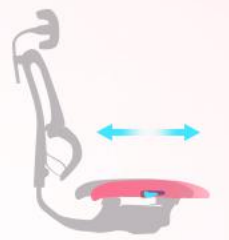

SEAT SLIDE
50mm

SLIDE RANGE