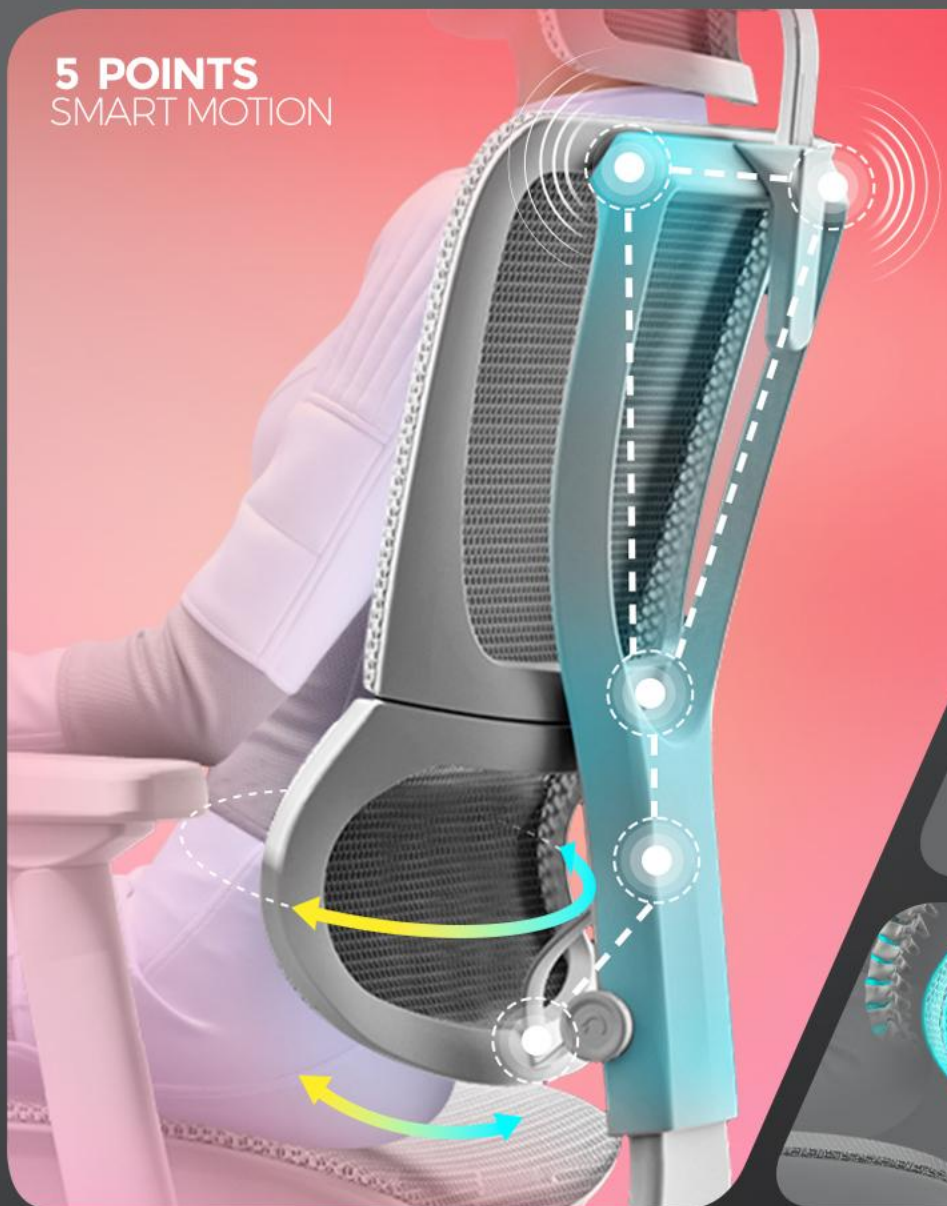

# CUTTING EDGE DESIGNS

**SUPER MECHANISM**  
DRIFT TILT

**SUPER INTERLOCK**  
RECLINE MODE

**6D ADJUSTABLE**  
LUMBAR SUPPORT

# CUTTING EDGE DESIGNS

**6D ADJUSTABLE**  
AUTOMATIC LUMBAR SUPPORT

**SINGLE LEVER**  
FUNCTION CONTROL

**TENSION CONTROL**  
TOUCH TO IDENTIFY

**MESH SUPPORT**  
10 ZONE ELASTOMER

**5D<sup>+</sup>**  
ARMREST